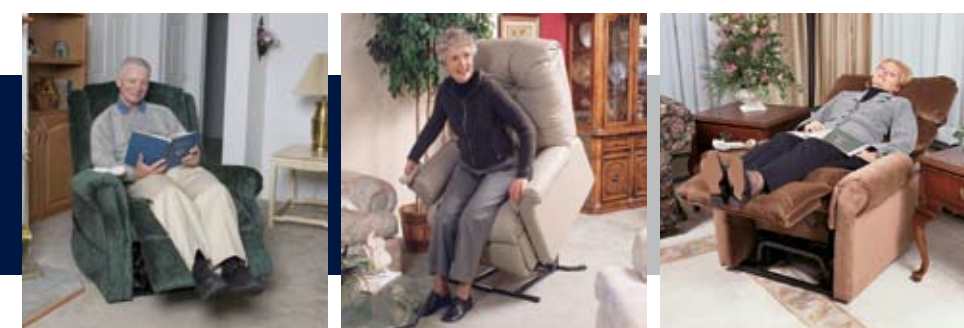

LL-550 Series

LL-550S Split-back Design Shown in Oatmeal	LL-550M Split-back Design Shown in Almond	LL-550L Split-back Design Shown in Oatmeal
---	--	---

PLEASE NOTE:
3-position is a full recline.
2-position is a TV recline.