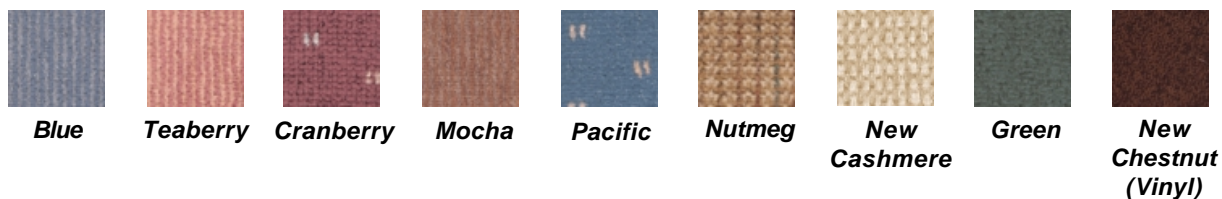

3-Position Extra-Large
Chaise Lounger

2-Position Extra-Large
Chaise Lounger

500 lbs. Weight Capacity 600 lbs. Weight Capacity

SPECIFICATIONS

	GL-310¹	TMR-58	GL-358S	GL-358M	GL-358L	GL-545²	GL-555²
Back Width:	27"	28"	29"	31"	33"	34"	38"
Seat To Floor:	18"	19"	18"	19"	20"	20"	20"
Seat Depth:	18"	19"	18"	21"	22"	21"	22"
Seat Width:	22"	20"	19"	21"	23"	26"	30"
Top of Back to Seat:	28"	26"	26"	27"	28"	29"	29"

1. GL-310 fabric colors are only offered in Atlantic Blue, Sage, Latte (Suede), Khaki (Suede)

2. GL-545 & GL-555 fabric colors are only offered in Blue, Cranberry, Nutmeg, Green & New Chestnut (Vinyl)

BENEFITS

- Heavy-duty lift actuator with integrated battery backup
- 375 lbs. weight capacity (GL-545 supports up to 500 lbs.; GL-555 supports up to 600 lbs.)
- Patented quiet & smooth lift system
- Lifetime warranty on steel lift frame
- Three-year limited warranty
- Head and arm covers (not available on GL-310)
- Fire retardant (California specifications; bulletin 117)
- Heavy-duty scissor mechanism
- Single-switch hand control

OPTIONS*

- *Massage & heat*
- *Levante vinyl available*
  - -Mushroom
  - -Burgundy
  - -Royal Blue
  - -Pine Mountain
- *Head pillow*
- *Lumbar pillow*
- *Left-hand control & pocket*

Additional lead-time may apply for some options.

* Additional charges apply for all options. Options not available on GL-310.

FABRIC SELECTION

GL-310 FABRIC SELECTION

Note: Measurements may vary +/- 1/2". Specifications subject to change without prior notice.

The information contained herein is correct at the time of publication; we reserve the right to alter specifications without prior notice.