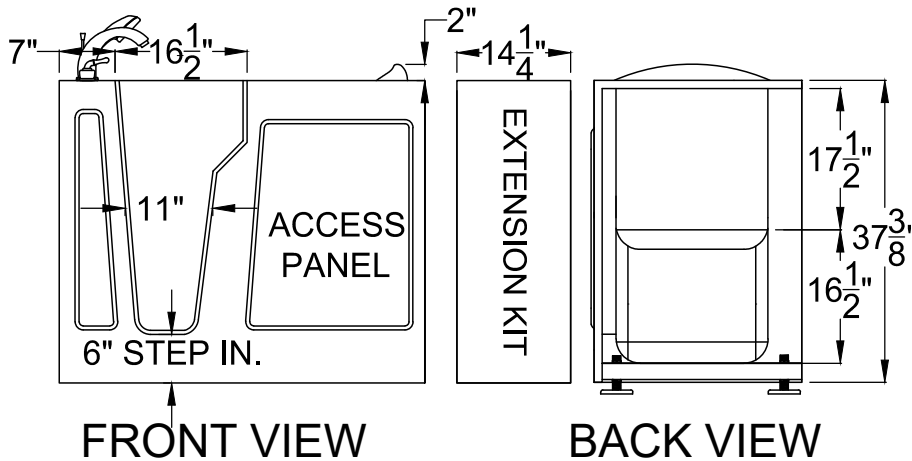

2646

CURVED DOOR • 14" EXTENSION KIT • 2 SIDE CLOSING PANELS • TILE FLANGE NOT INCLUDED

Meditub's 26x46 is constructed of the highest grade fiberglass composites with a triple gel coat finish for beauty and durability and features our unique knee-cut-away door design. The 26x46 is perfect for replacing existing shower stalls and also can be used in small bathrooms, or mobile homes. It comes with a stainless steel frame for long lasting strength and adjustable feet for easy installation and leveling.

DOOR / DRAIN SIDE OPTIONS:

-  left
-  right

Available Colors.....	White / Biscuit	Air System Available	Yes
Material	Gelcoat	Hydro System Available	Yes
Door Swing	Inward	Dual System Available	Yes
14" Extension Kit Available	Yes	Non Slip Floor	Yes
3-Side Enclosure Available.....	Yes	Faucet Deck	Yes
Dimensions.....	26(W)x46(L)x38(H)	Capacity	46Gal
Seat	Yes	Unit Weight	208Lbs
Seat Height	17"	Approx Shipping Weight.....	228Lbs