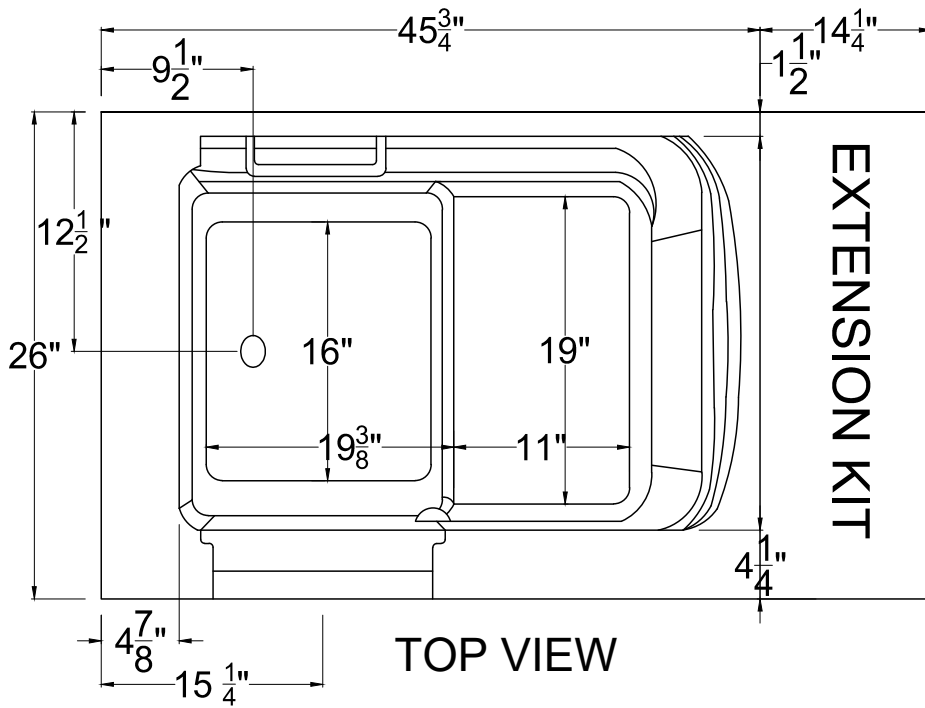

2646

CURVED DOOR • 14" EXTENSION KIT • 2 SIDE CLOSING PANELS • TILE FLANGE NOT INCLUDED

Meditub's 26x46 is constructed of the highest grade fiberglass composites with a triple gel coat finish for beauty and durability and features our unique knee-cut-away door design. The 26x46 is perfect for replacing existing shower stalls and also can be used in small bathrooms, or mobile homes. It comes with a stainless steel frame for long lasting strength and adjustable feet for easy installation and leveling.

DOOR / DRAIN SIDE OPTIONS:

-  left
-  right

Available Colors.....	White / Biscuit	Air System Available	Yes
Material	Gelcoat	Hydro System Available	Yes
Door Swing	Inward	Dual System Available	Yes
14" Extension Kit Available	Yes	Non Slip Floor	Yes
3-Side Enclosure Available.....	Yes	Faucet Deck	Yes
Dimensions.....	26(W)x46(L)x38(H)	Capacity	46Gal
Seat	Yes	Unit Weight	208Lbs
Seat Height	17"	Approx Shipping Weight.....	228Lbs