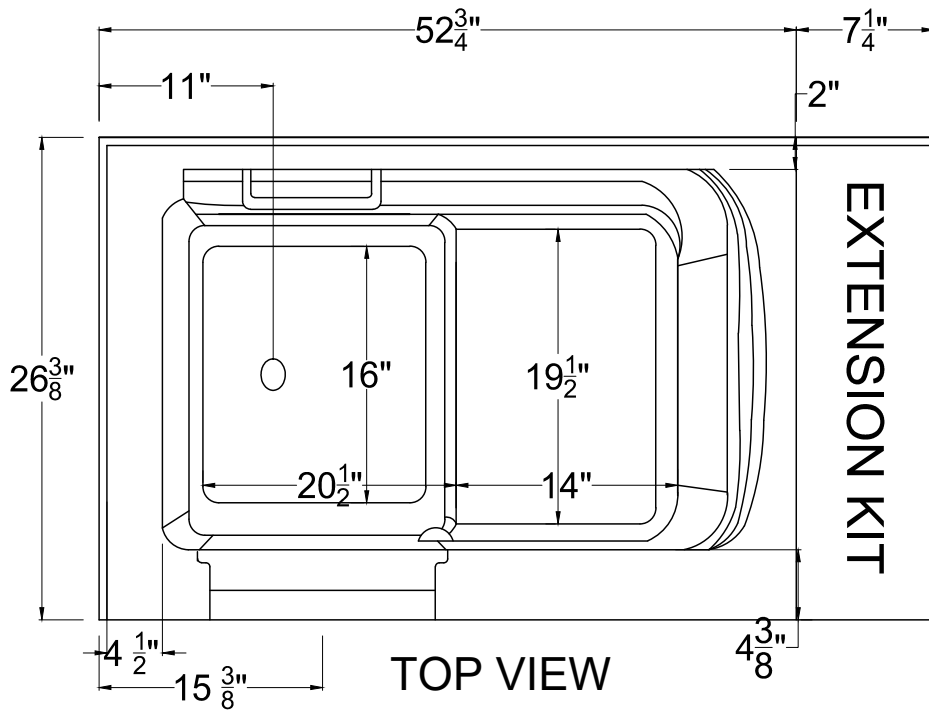

## 2653

**SPACE SAVER • 7" EXTENSION PANEL • TILE FLANGE INCLUDED**

Meditub's 26x53 is constructed of the highest grade fiberglass composites with a triple gel coat finish for beauty and durability. The 26x53 is perfect for small bathrooms. It comes with a stainless steel frame for long lasting strength and adjustable feet for easy installation and leveling.

**DOOR / DRAIN SIDE OPTIONS:**

-  left
-  right

Available Colors .....	White / Biscuit	Hydro System Available .....	Yes
Material .....	Gelcoat	Dual System Available .....	Yes
Door Swing .....	Inward	Non Slip Floor .....	Yes
7" Extension Kit Available .....	Yes	Faucet Deck .....	Yes
Dimensions .....	26(W)x53(L)x38(H)	Capacity .....	55Gal
Seat Height .....	17"	Unit Weight .....	209Lbs
Seat Contoured .....	Yes	Approx Shipping Weight .....	229Lbs
Air System Available .....	Yes		