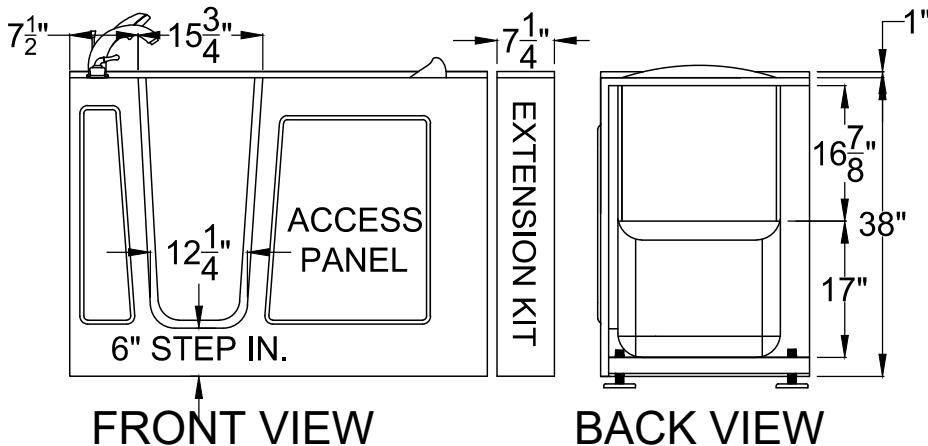

## 2653

**SPACE SAVER • 7" EXTENSION PANEL • TILE FLANGE INCLUDED**

Meditub's 26x53 is constructed of the highest grade fiberglass composites with a triple gel coat finish for beauty and durability. The 26x53 is perfect for small bathrooms. It comes with a stainless steel frame for long lasting strength and adjustable feet for easy installation and leveling.

**DOOR / DRAIN SIDE OPTIONS:**

-  left
-  right

Available Colors .....	White / Biscuit	Hydro System Available .....	Yes
Material .....	Gelcoat	Dual System Available .....	Yes
Door Swing .....	Inward	Non Slip Floor .....	Yes
7" Extension Kit Available .....	Yes	Faucet Deck .....	Yes
Dimensions .....	26(W)x53(L)x38(H)	Capacity .....	55Gal
Seat Height .....	17"	Unit Weight .....	209Lbs
Seat Contoured .....	Yes	Approx Shipping Weight .....	229Lbs
Air System Available .....	Yes		